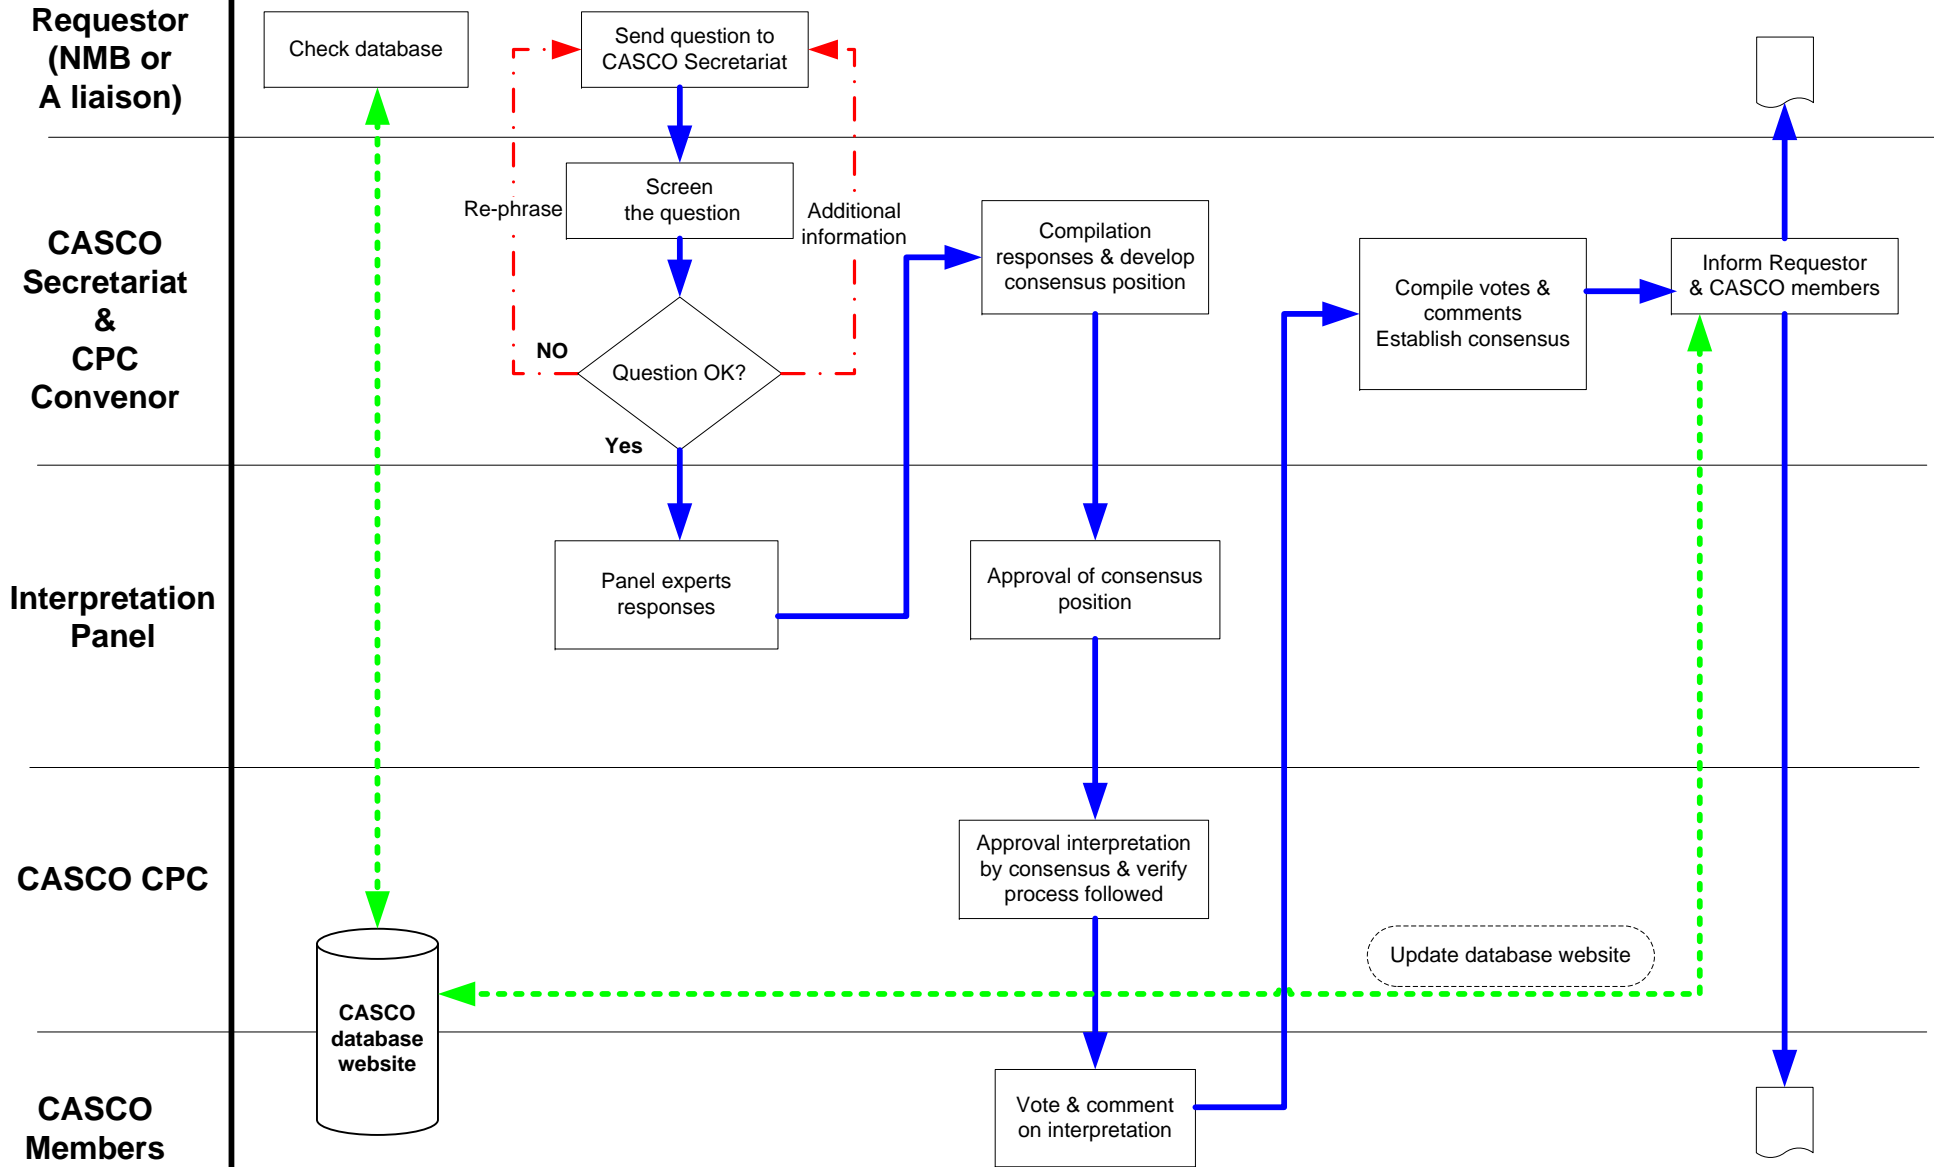

CASCO interpretation process flowchart

Annex to QS-CAS-PROC/025

Legends: → Main flow → Reverse flow → Information flow