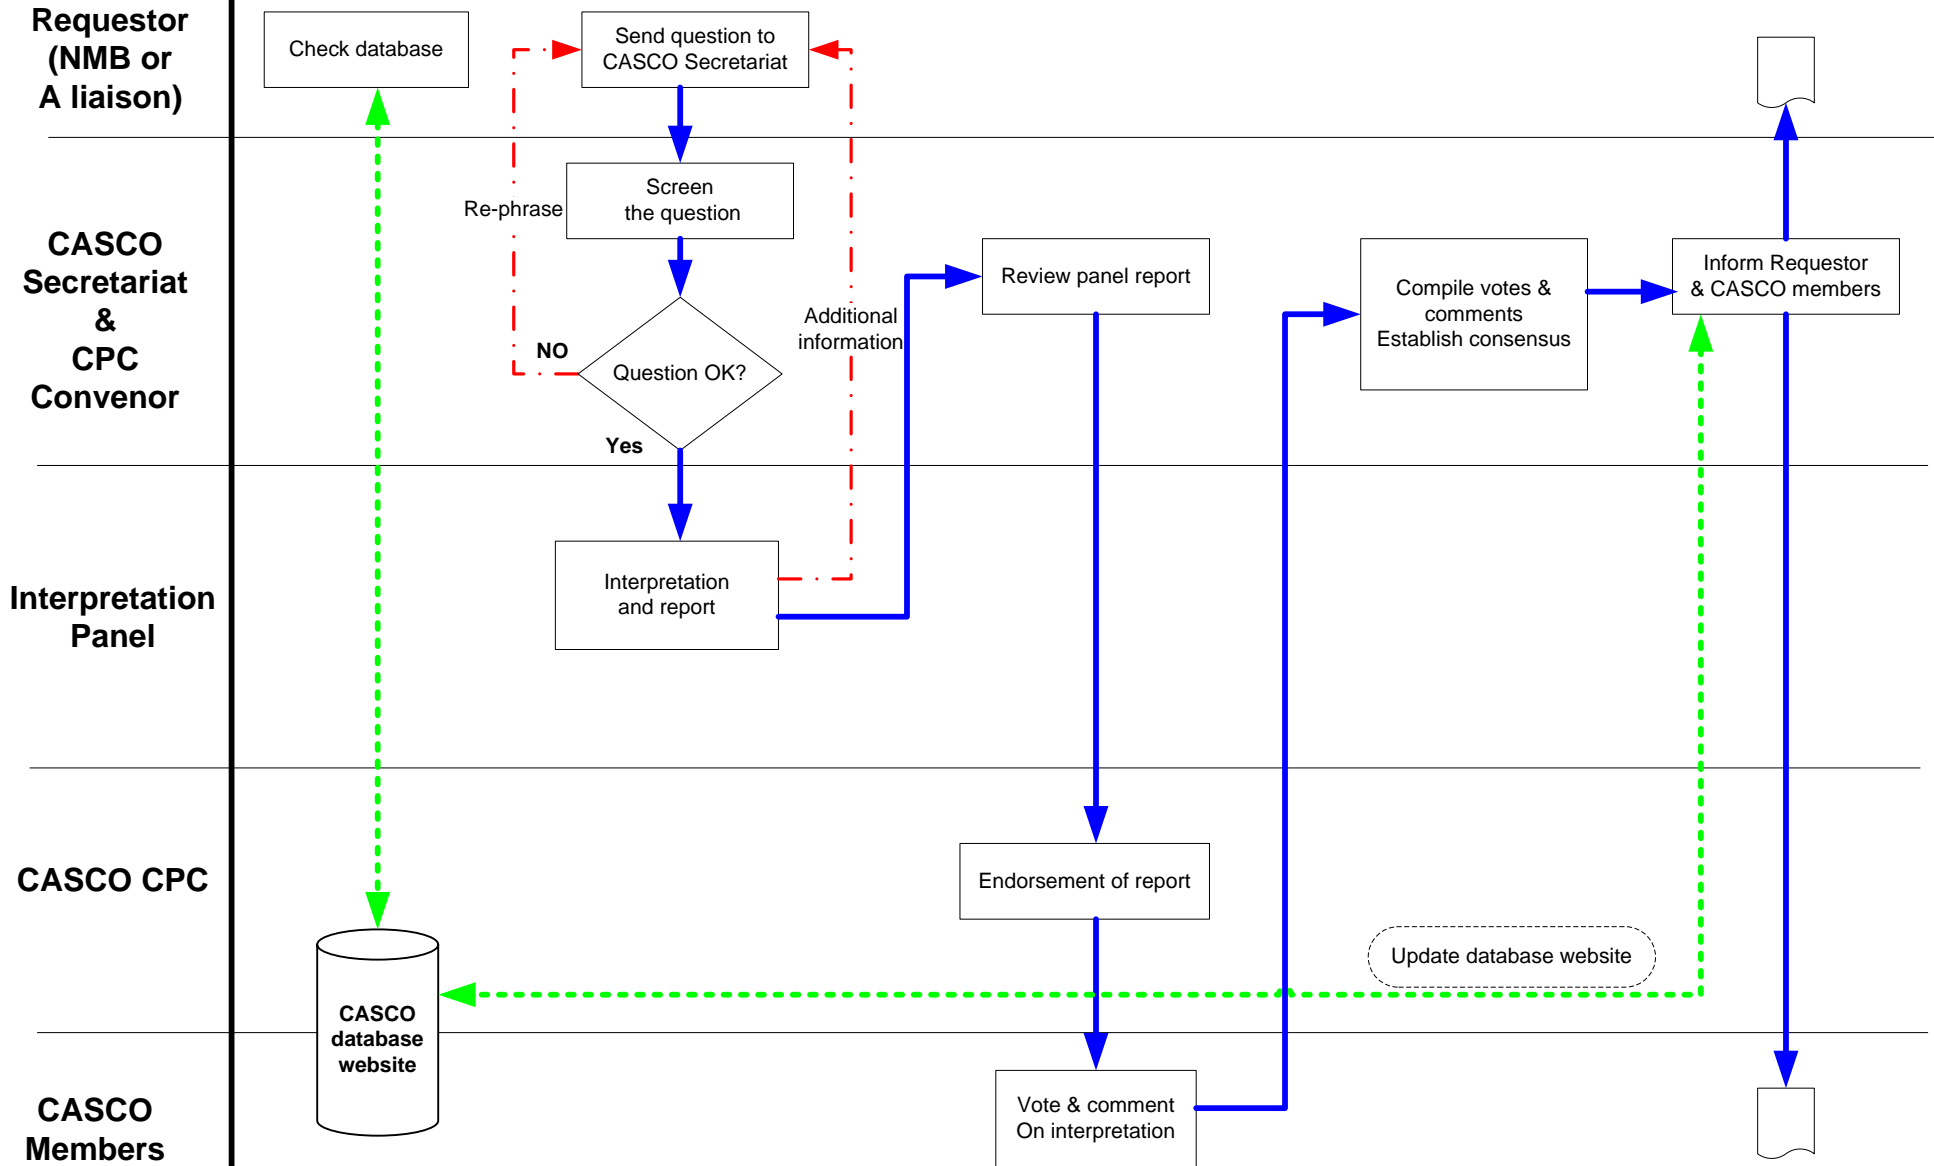

# CASCO interpretation process flowchart

Annex to QS-CAS-PROC/025

Legends: → Main flow → Reverse flow → Information flow